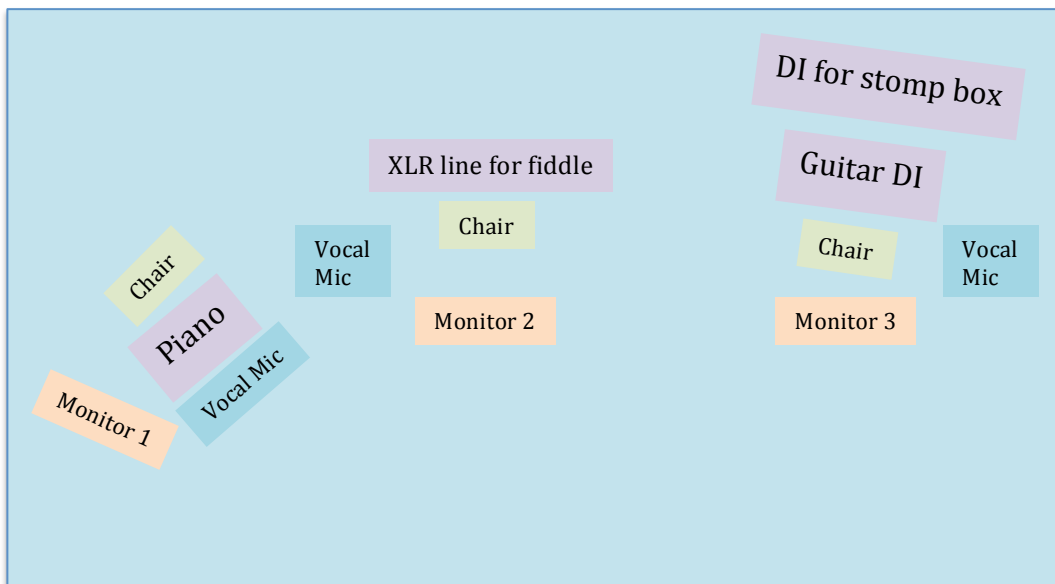

DOC tech rider

Tech needs :

- -Piano **provided by venue** (where possible) RD700, RD FP9 or equivalent
- -3 monitors, 3 mixes
- -3 microphones on boom stands (for speaking only)
- -3 armless chairs or 2 chairs and one piano bench

- 1 DI piano
- 1 DI guitar
- 1 DI for stomp box
- 1 xlr line for fiddle

Contact person : Anastasia DesRoches – (902) 439-2759,
anastasiadesroches@gmail.com

* If possible, please provide bottles of water for soundcheck and show